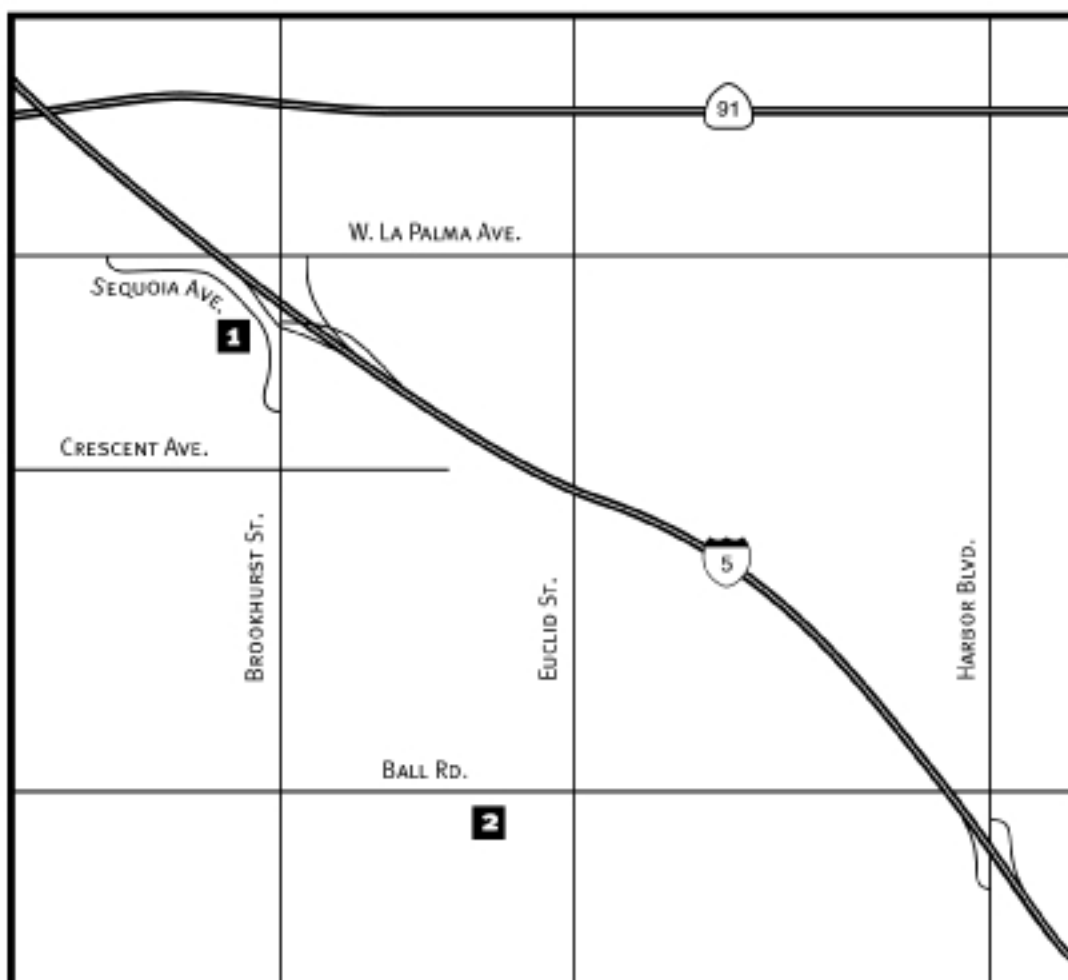

Fairmont Prep

Map & Directions

Phone:

714-563-4088

Volleyball & Basketball

Volleyball and Basketball are played at the Fairmont High School Campus.

See location marked **1** on map.

2200 Sequoia Avenue, Anaheim.

Football & Soccer

Football and Soccer are played at the Trident Park.

See location marked **2** on map.

From Carden Hall take the 55 Freeway north to the 5 Freeway north (*55 N. carpool to 5 N. carpool*) to Harbor Boulevard and go right to Ball Road and make a left.

Continue past Euclid Street about a quarter mile. Trident Park is on the left side behind an education center. Field is in the back.

This map is available at www.cardenhallnewportbeach.com