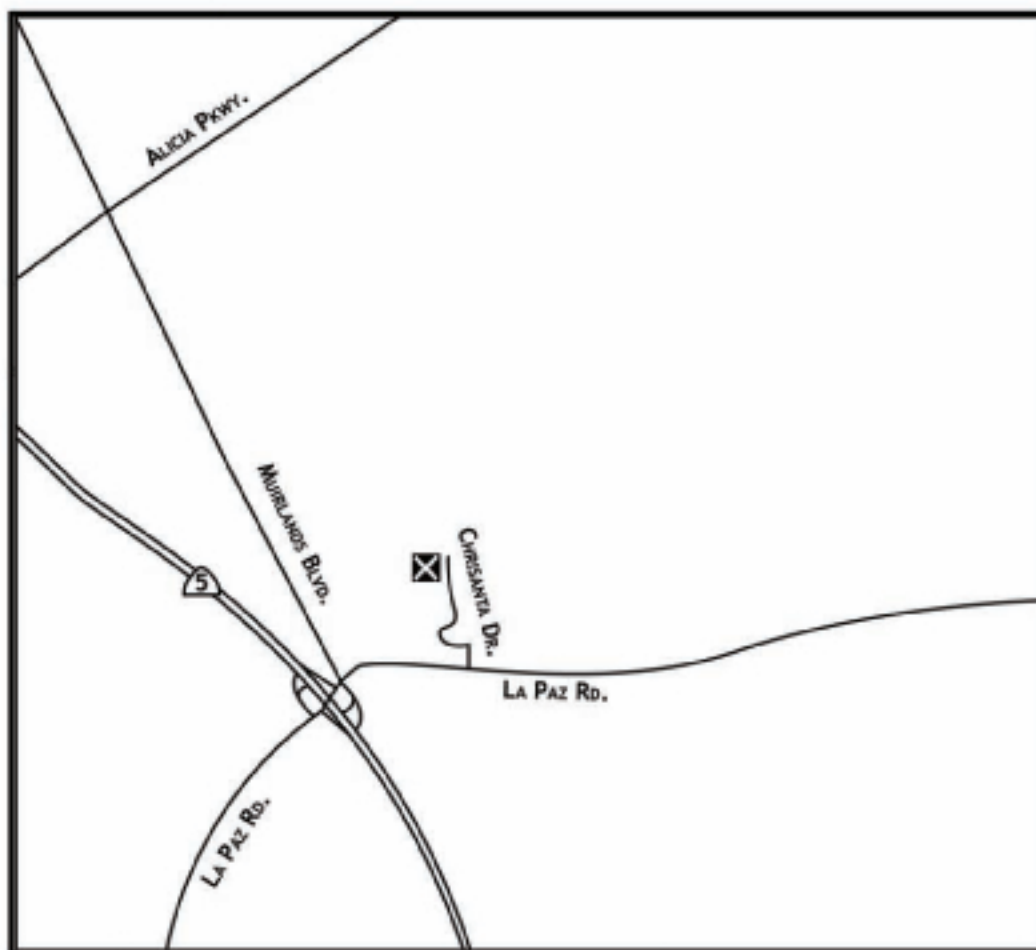

## Map & Directions

**Address:**

24741 Chrisanta Dr.  
Mission Viejo, CA 92691

**Phone:**

949-458-1776

**Directions:**

From Carden Hall take the 5 Freeway south and exit at La Paz; turn left at the second signal (Chrisanta); follow Chrisanta along to the left, and the school will be the last building on the left. Volleyball will be played in the meadow at the back of the school. Please park in the Mount of Olives parking lot.