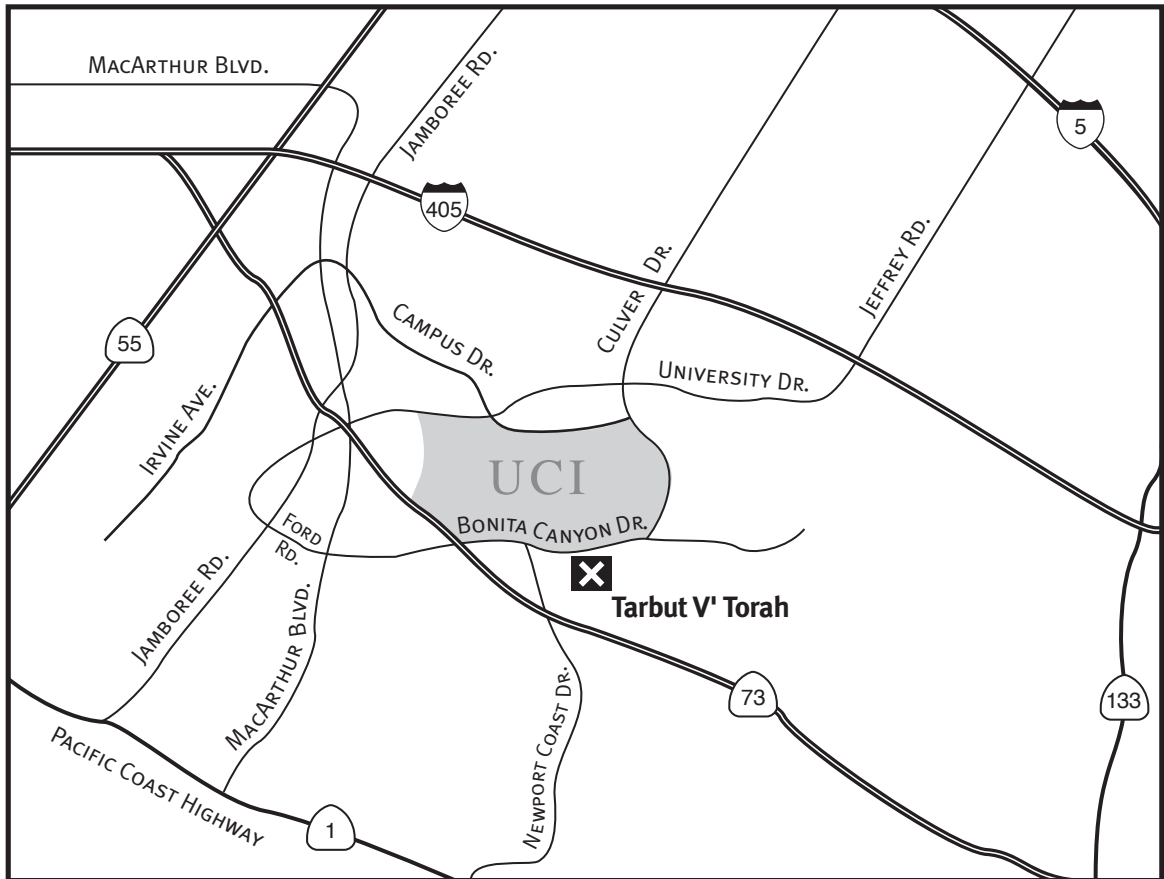

# Tarbut V' Torah School (TVT)

## Map & Directions

**Address:**

5200 Bonita Canyon  
Irvine, California

**Phone:**

949-509-9500

**Directions:**

From Carden Hall take Pacific Coast Highway south to MacArthur Boulevard and go left to Bonita Canyon Drive and turn right. The school is on the right side just past Mariners Church.