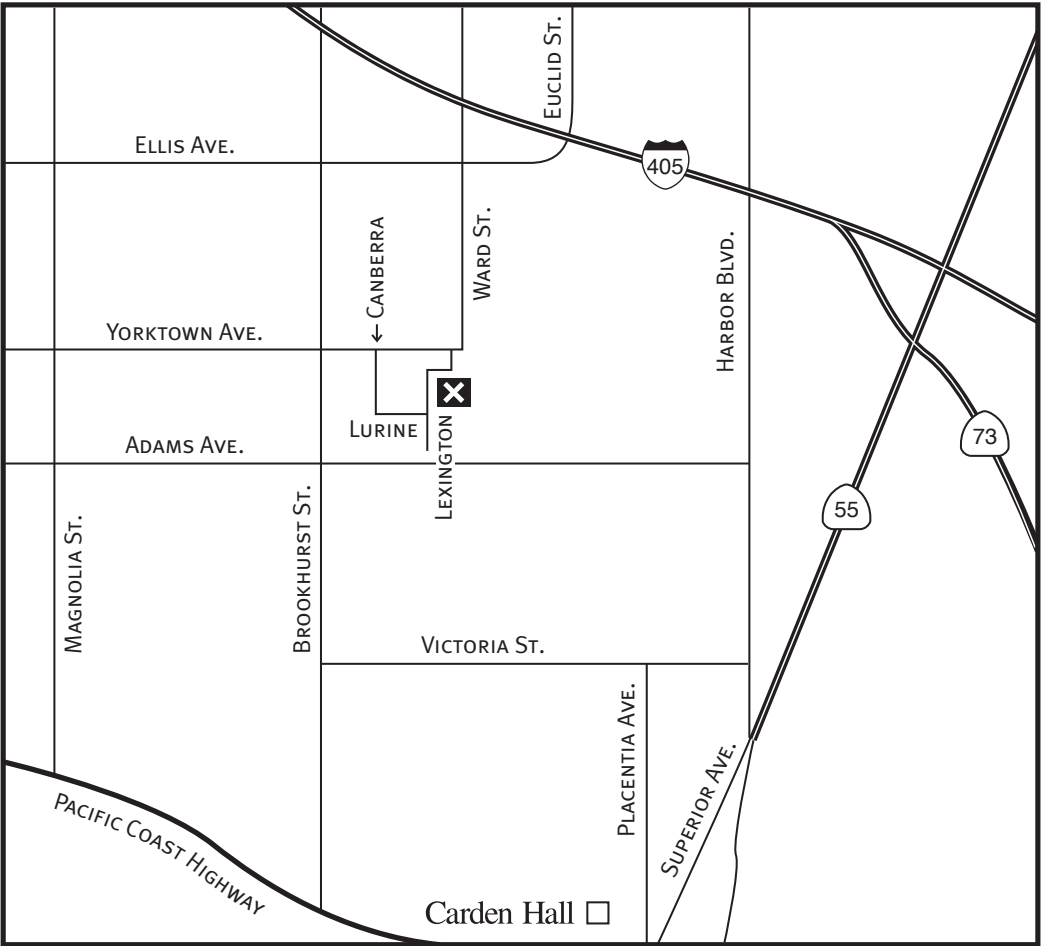

# The Pegasus School

## Map & Directions

**Address:**  
19692 Lexington Lane  
Huntington Beach

**Phone:**  
714-964-1224

**Directions:**  
From Carden Hall take Placentia Avenue up to Victoria Street and make a left. Proceed to Brookhurst Street and turn right. Then go to Yorktown and make another right. Proceed to Canberra and turn right again, then to Lurine and make a left. Lurine deadends into school at Lexington.

This map is available at [www.cardenhallnewportbeach.com](http://www.cardenhallnewportbeach.com)