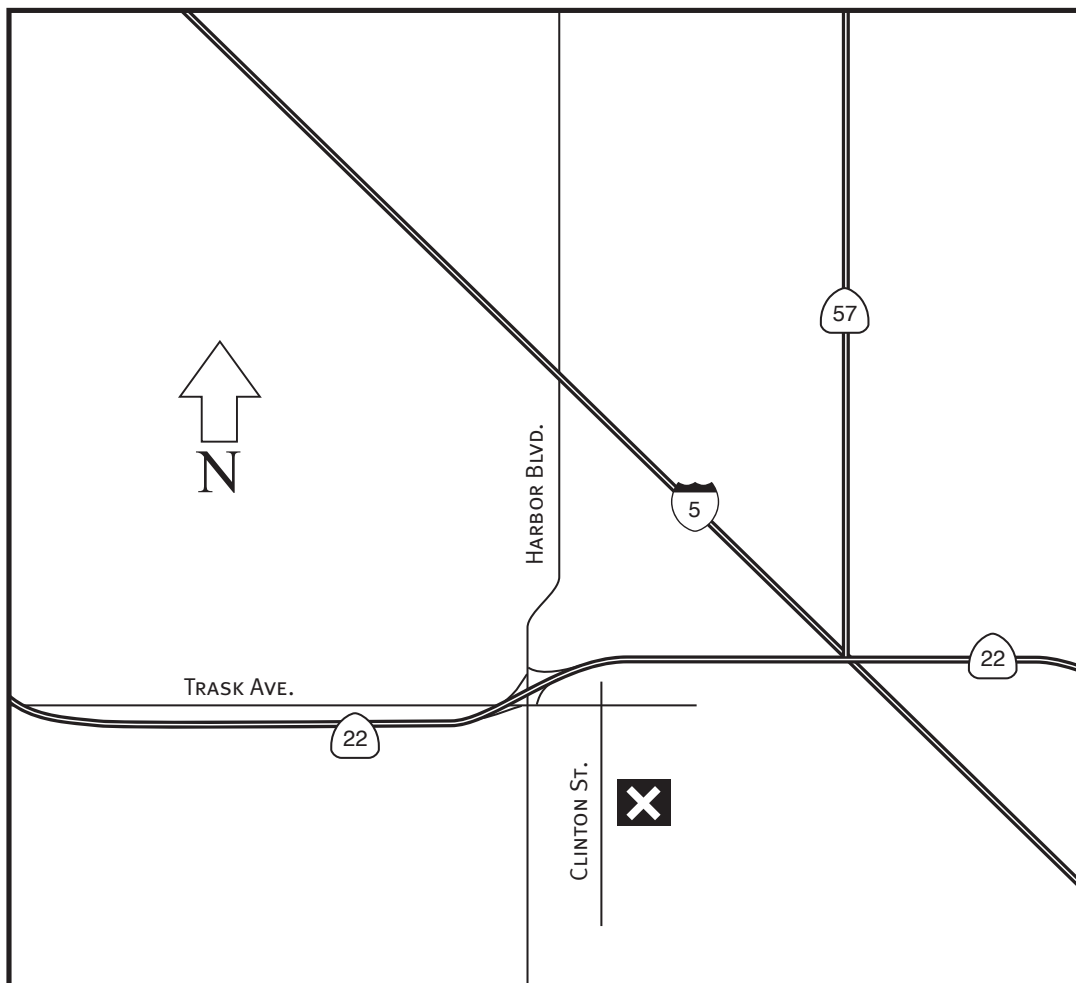

Orangewood Academy

Map & Directions

Address:

13732 Clinton Street
Garden Grove, California

Phone:

714-534-4694

Directions:

From Carden Hall take the 55 Freeway North to 5 Freeway North (*55 N. carpool to 5 N. carpool*) to 22 Freeway West, exit Harbor and go south. Just under the freeway will be Trask. Turn left on Trask. Continue until you reach Clinton Ave. Turn right on Clinton. The school is located on the left hand side. The gym is in the back.

This map is available at www.cardenhallnewportbeach.com