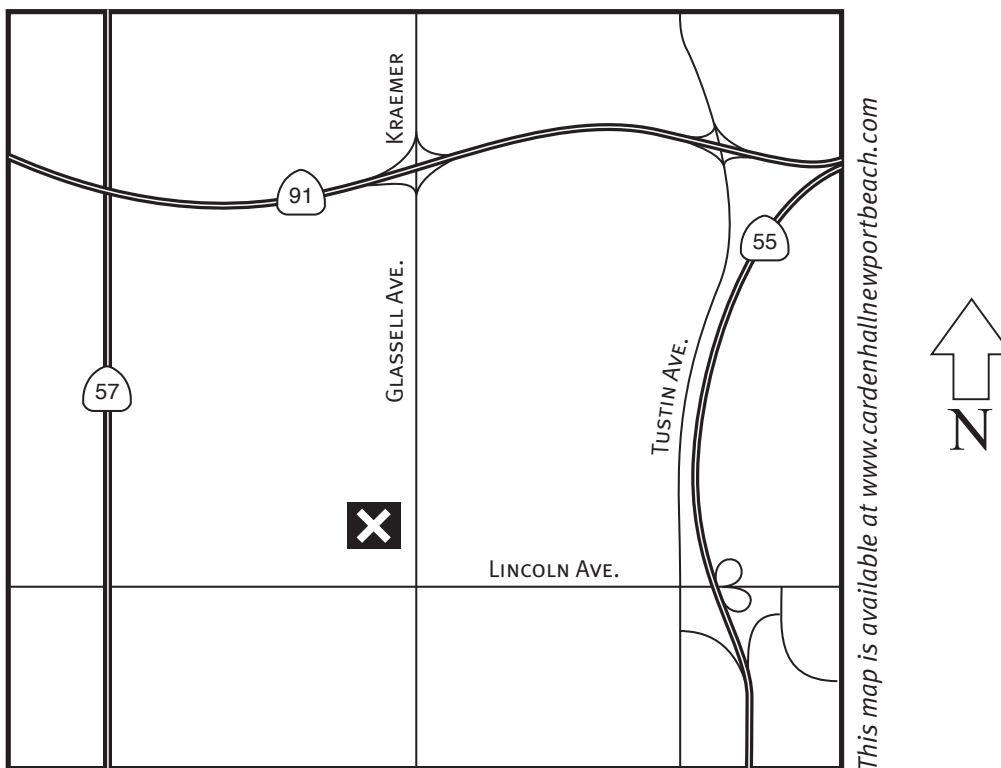

Orange Christian School

Map & Directions

Address:

2830 North Glassell Avenue
Orange, California

Phone:

714-637-0380

Directions:

From Carden Hall take the 55 Freeway and exit at Lincoln. Go west to Glassell and turn right. The school is located on the left side of the street.

From 91 Freeway, exit Glassell/Kraemer and go south for about 1/2 mile. The school is located on the right side just before Lincoln Avenue.

Note:

Orange Christian does not play Football or Soccer at this location. All of their Football and Soccer games are played at their opponents fields.