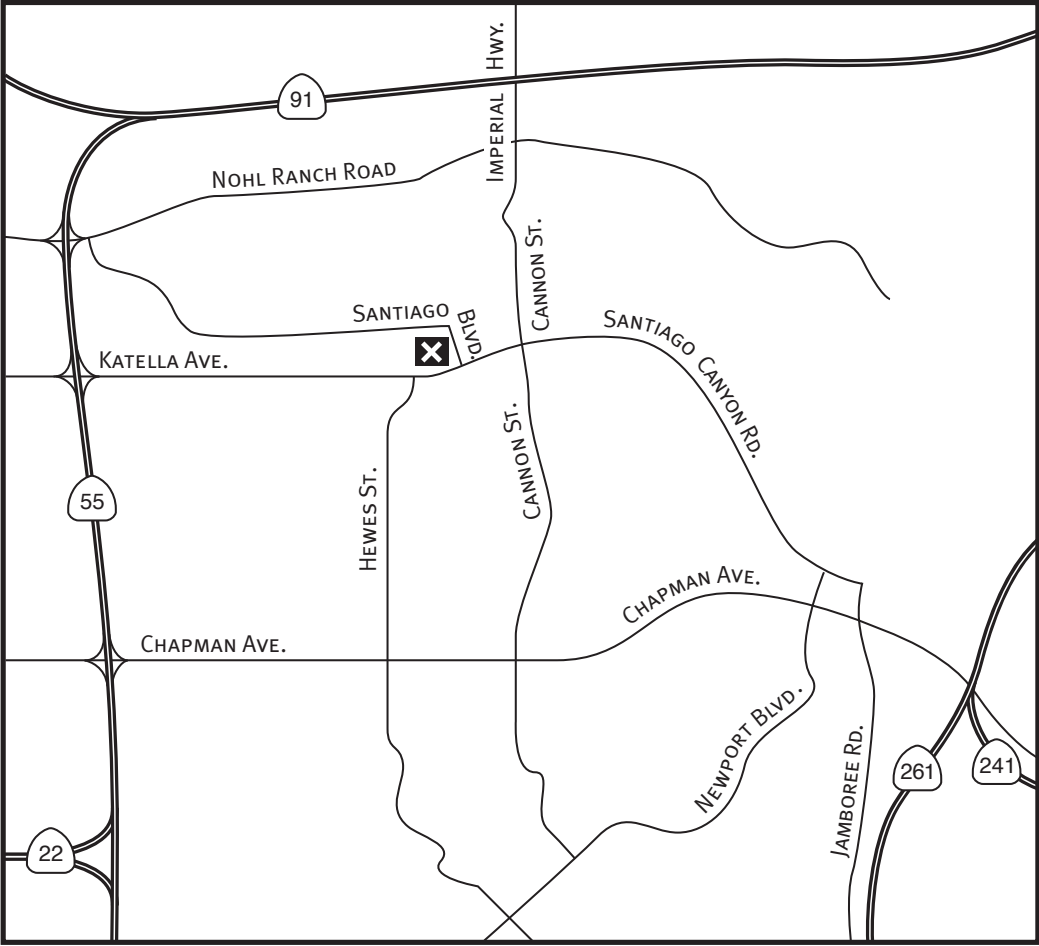

Oakridge School

Map & Directions

Address:

19111 Villa Park Road
Orange, California 92869

Phone:

714-288-1432

Directions:

From Carden Hall take the 55 Freeway and exit at Katella Avenue and go East for about two miles (Katella changes to Villa Park Road at Wanda) and turn left at Santiago Boulevard. It will be the first left after the light at Hewes.

This map is available at www.cardenhallnewportbeach.com