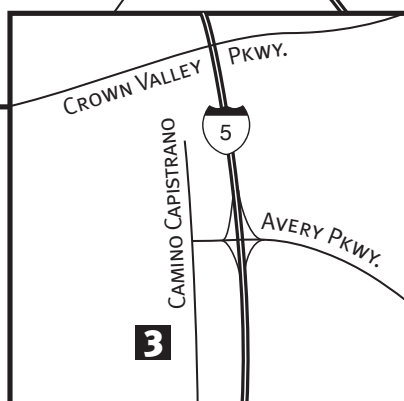

### Volleyball & Basketball

Volleyball and Basketball are played at the Mission Viejo Christian Campus.

See location marked **1** on map.

27192 Jeronimo, Mission Viejo.

### Football

Football is played at Aurora Park.

See location marked **2** on map. Take the 5 Freeway south to Alicia Parkway and go left to Via Aurora. Turn right on Via Aurora to Via Guadix and turn left. Park is on the right.

This map is available at [www.cardenhalnewportbeach.com](http://www.cardenhalnewportbeach.com)

→  
THIS PORTION  
OF MAP  
REPRESENTS  
AREA JUST  
A FEW EXITS  
SOUTH OF  
LARGER MAP.

### Soccer

Soccer is played at Rancho Capistrano School.

See location marked **3** on map.

Take the 5 Freeway south to Avery Parkway and go right to Camino Capistrano. Turn left and then a right to the guard shack.