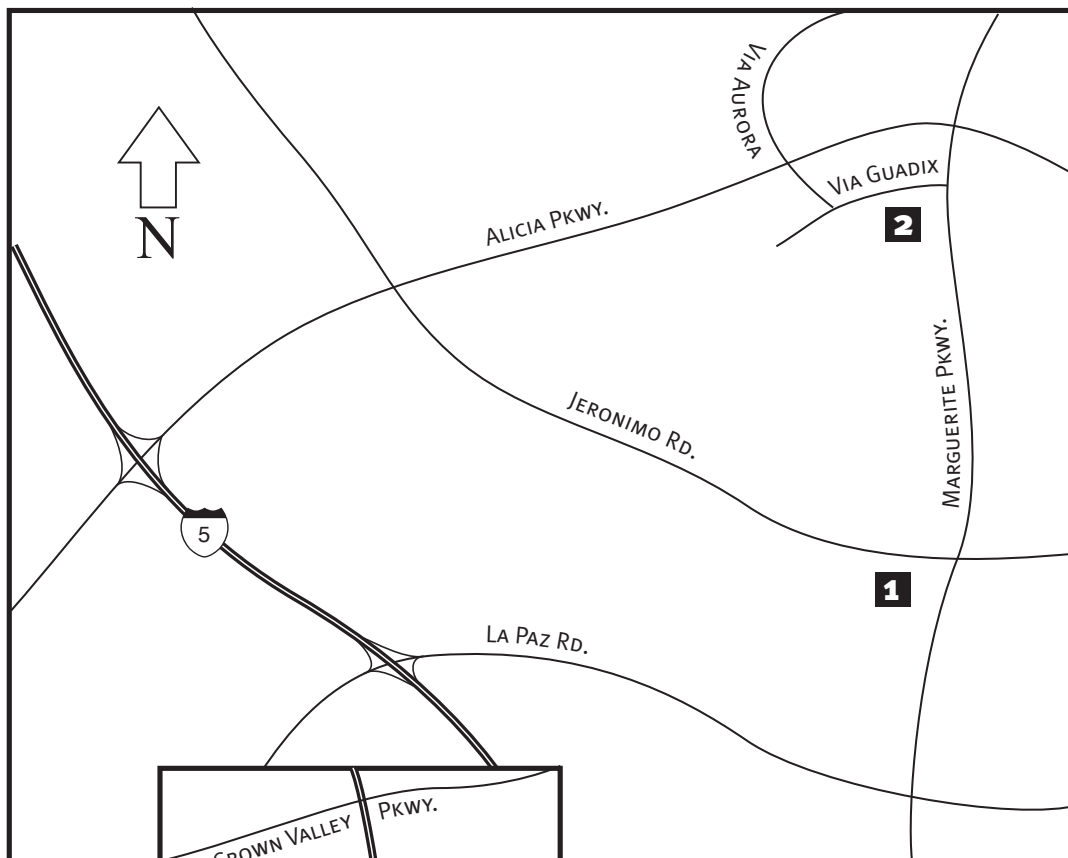

## Map & Directions

### Volleyball & Basketball

Volleyball and Basketball are played at the Mission Viejo Christian Campus.

See location marked **1** on map.

27192 Jeronimo, Mission Viejo.

### Football

Football is played at Aurora Park.

See location marked **2** on map. Take the 5 Freeway south to Alicia Parkway and go left to Via Aurora. Turn right on Via Aurora to Via Guadix and turn left. Park is on the right.

### Soccer

Soccer is played at Rancho Capistrano School.

See location marked **3** on map.

Take the 5 Freeway south to Avery Parkway and go right to Camino Capistrano. Turn left and then a right to the guard shack.