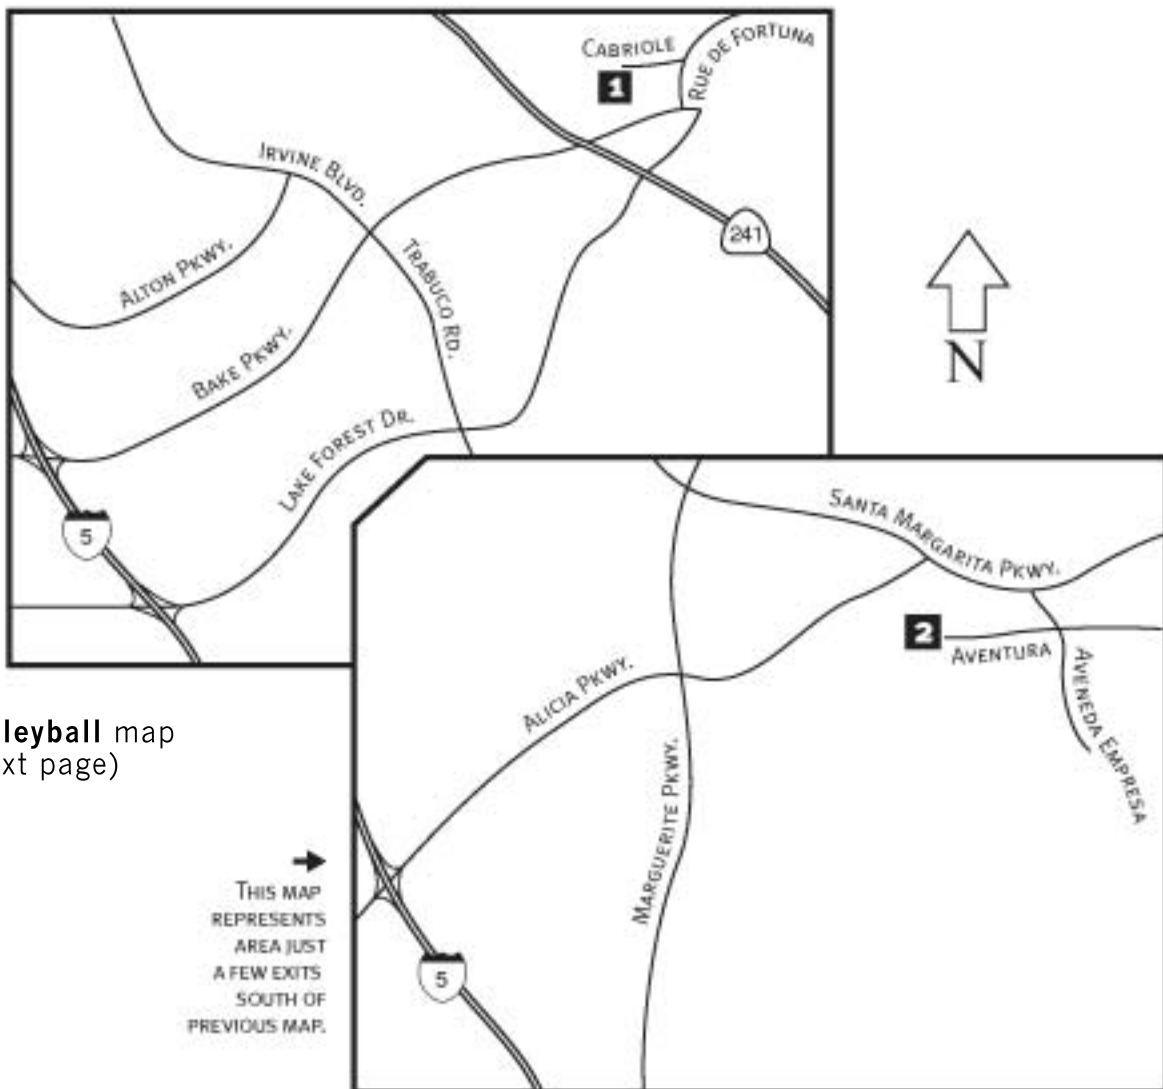

Mission Hills Christian School

Map & Directions

Phone:

949-589-4504

Football & Soccer

Football and Soccer are played at Borrego Park.

See location marked **1** on map. Take the 5 Freeway south to Bake Parkway and go left *or east* past Highway 241 to Rue de Fortuna and turn left. Make the first left on Cabriole. At the curve take the driveway left into Borrego Park.

Basketball

Basketball is played at the Mission Hills Christian Campus.

See location marked **2** on map. Take the 5 Freeway south to Alicia Parkway and go left *or east*. Turn right on Santa Margarita Parkway. Turn right on Avenida Empressa and then right on Aventura. 29582 Aventura, Rancho Santa Margarita.

Volleyball map
(next page)

Mission Hills Christian School

Map & Directions

Volleyball:

Volleyball is played at Mission Hills Court at the Saddleback Valley Club Gym. See direction marked as **3** on map. Take the 405 Freeway south toward San Diego. Take the Bake Parkway exit; turn left onto Bake Parkway. Turn right onto Baffin Bay Drive. Turn left onto Atlantic Ocean Drive.

25821 Atlantic Ocean Drive
Lake Forest, CA 92630

This map is available at www.cardenhallnewportbeach.com